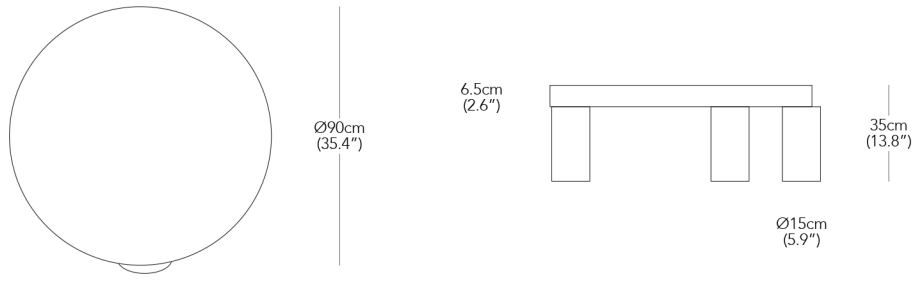

Resident

Offset Coffee Table

DESIGNER
Philippe Malouin / 2017

PRODUCT DESCRIPTION
Coffee Table

PRODUCT CODE
OFT001B - Offset Coffee Table, Black
OFT001N - Offset Coffee Table, Natural
OFT001U - Offset Coffee Table, Umber

WARRANTY
3 Years

PACKAGED DIMENSIONS
2 Boxes Per Table

W	D	H	
51	x	35	x 17cm
20.1	x	13.8	x 6.7"
W	D	H	
94	x	94	x 8.5cm
37	x	37	x 3.3"

PACKAGED WEIGHT

	Combined
Box 1 (Legs)	45.0 kg
	35.8 lbs
Box 2 (Top)	73.6 lbs
	33.4 kg
	73.6 lbs

PRODUCT WEIGHT

40.0 kg
88.2 lbs

COUNTRY OF ORIGIN
Lithuania